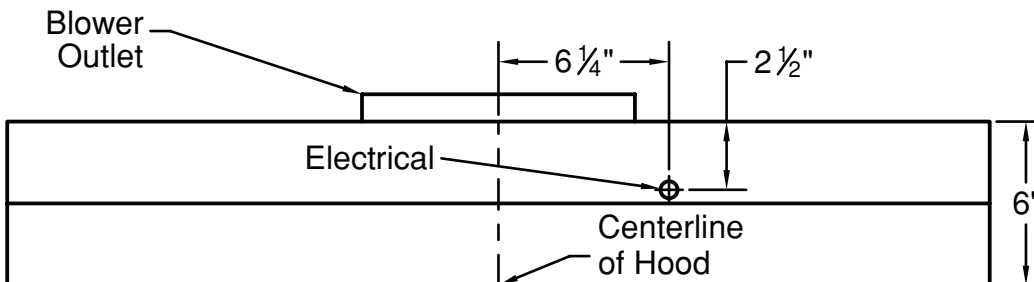

VentAhood® ARS/DUCT-FREE CONTEMPORARY WALL MOUNT HOOD

CWEAH6-K Equipped with LED GU10 lighting. Available in 30", 36", 42", and 48" widths. Not available with heat lamps. Available in Biscuit, Black, Gunsmoke Gray, Stainless Steel, or White. Shown with ARS-12 kit and duct cover (sold separately). Optional duct covers available in standard sizes for 7', 8' and 9' ceilings.

Connection Diagram

Recommended Mounting Height*

Wall Side

(Top View)

(Front View)

*Recommended mounting height is for optimum performance.

Electrical Specifications For Blower Unit

Model	Volts	Amps	Hz
K250 ARS	115	3.5	60