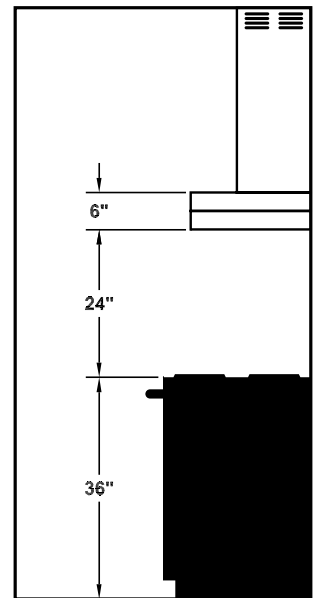

Connection Diagram

Recommended Mounting Height*

Wall Side

(Top View)

(Front View)

*Recommended mounting height is for optimum performance.

Electrical Specifications For Blower Unit

Model	Volts	Amps	Hz
K250 ARS	115	3.5	60