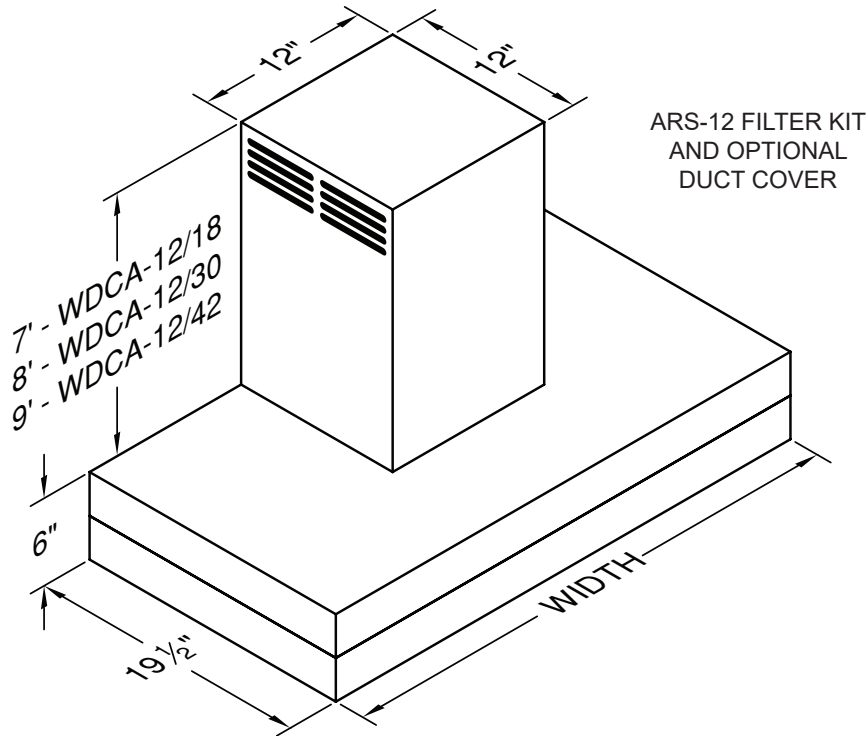

VentAhood® ARS/DUCT-FREE CONTEMPORARY WALL MOUNT HOOD

CWEAH6-K Equipped with LED GU10 lighting. Available in 30", 36", 42", and 48" widths. Not available with heat lamps. Available in Biscuit, Black, Gunsmoke Gray, Stainless Steel, or White. Shown with ARS-12 kit and duct cover (sold separately). Optional duct covers available in standard sizes for 7', 8' and 9' ceilings.

Connection Diagram

Recommended Mounting Height*

Wall Side

(Top View)

(Front View)

*Recommended mounting height is for optimum performance.

Electrical Specifications For Blower Unit

Model	Volts	Amps	Hz
K250 ARS	115	3.5	60