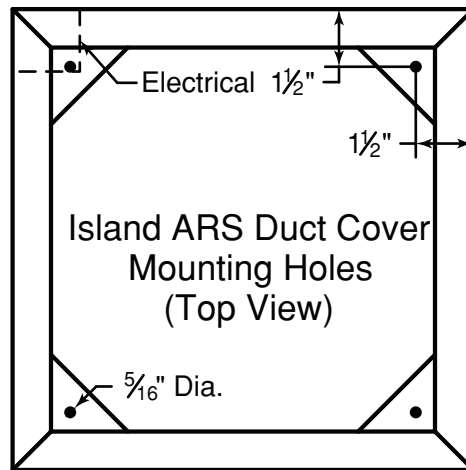

VentA Hood® ARS/DUCT-FREE EUROSTYLE ISLAND HOOD

ISDAH18/PYDAH18 Equipped with LED GU10 lighting. Available in 36" and 42" widths. Not available with heat lamps. Available in Biscuit, Black, Gunsmoke Gray, Stainless Steel, or White. Shown with ARSLP-12 kit and duct cover (sold separately). Duct covers available in standard sizes for 9' and 10' ceilings.

ARSLP-12 FILTER
KIT AND OPTIONAL
DUCT COVER

Connection Diagram

Recommended Mounting Height

*Recommended mounting height is for optimum performance.

Electrical Specifications For Blower Unit

Model	Volts	Amps	Hz
K250 ARS	115	4.0	60