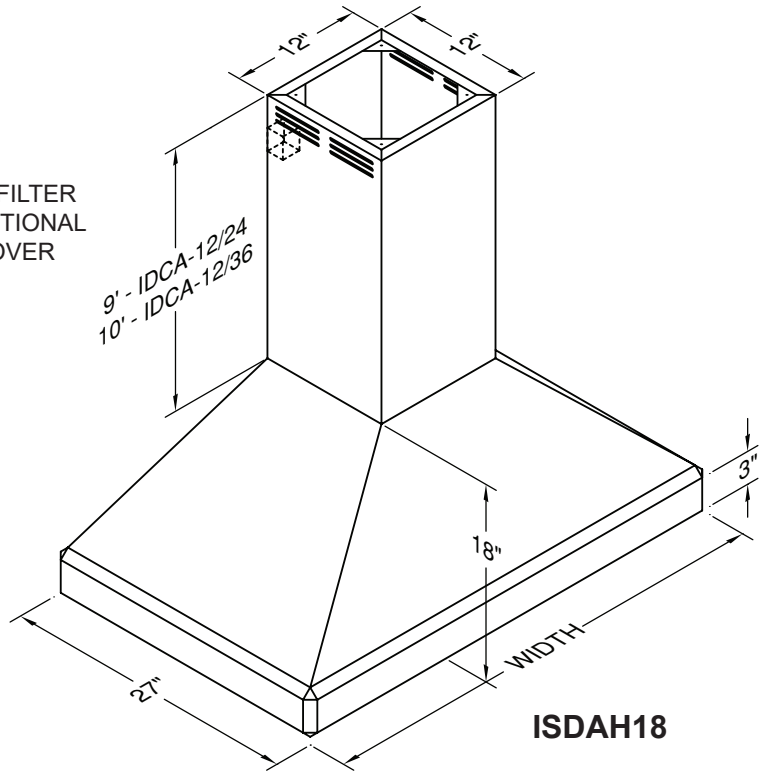

ISDAH18

ARSLP-12 FILTER
KIT AND OPTIONAL
DUCT COVER

Connection Diagram