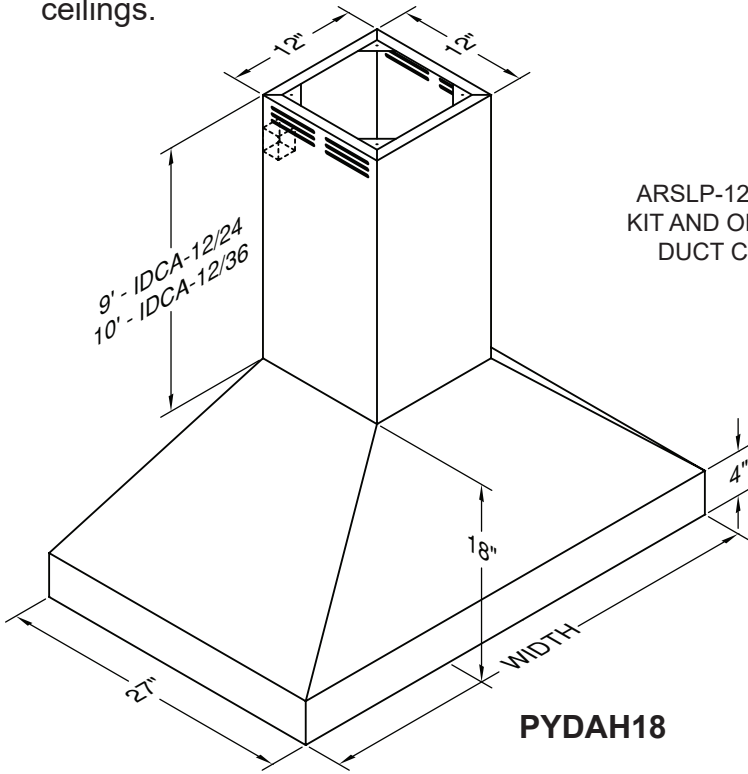

# VentA Hood® ARS/DUCT-FREE EUROSTYLE ISLAND HOOD

**ISDAH18/PYDAH18** Equipped with LED GU10 lighting. Available in 36" and 42" widths. Not available with heat lamps. Available in Biscuit, Black, Gunsmoke Gray, Stainless Steel, or White. Shown with ARSLP-12 kit and duct cover (sold separately). Duct covers available in standard sizes for 9' and 10' ceilings.

**PYDAH18**

**ISDAH18**

ARSLP-12 FILTER  
KIT AND OPTIONAL  
DUCT COVER

## Connection Diagram