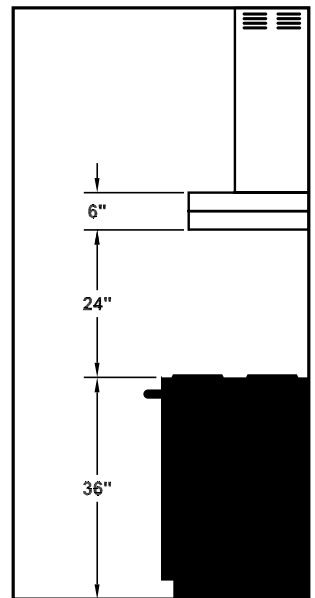

Vent-A-Hood® WALL MOUNT RANGE HOOD SPECIFICATIONS

CWEAH6-K Equipped with halogen lighting. Not available with heat lamps. Shown with ARS kit and duct cover (sold separately). Optional duct covers available in standard sizes for 7', 8' and 9' ceilings.

Connection Diagram

Recommended Mounting Height*

Wall Side

(Top View)

*Recommended mounting height is for optimum performance.

Blower Outlet

(Front View)

Electrical/Mechanical Specifications For Blower Units

Model	Volts	Amps	Hz	RPM
K250 (Top Vent)	115	3.5	60	1550

SPECIFICATIONS SUBJECT TO CHANGE WITHOUT NOTICE Rev. 1015A