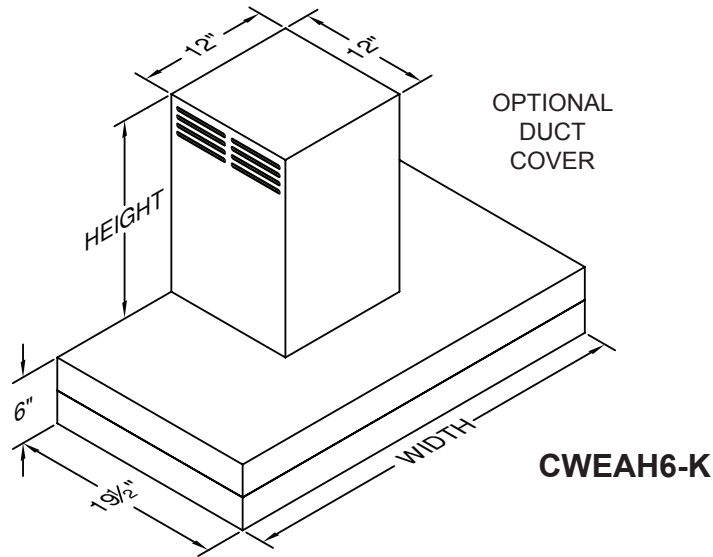

Vent-A-Hood® WALL MOUNT RANGE HOOD SPECIFICATIONS

CWEAH6-K Equipped with halogen lighting. Not available with heat lamps. Shown with ARS kit and duct cover (sold separately). Optional duct covers available in standard sizes for 7', 8' and 9' ceilings.

Connection Diagram

Recommended Mounting Height*

Wall Side

(Top View)

*Recommended mounting height is for optimum performance.

Blower Outlet

(Front View)

Electrical/Mechanical Specifications For Blower Units