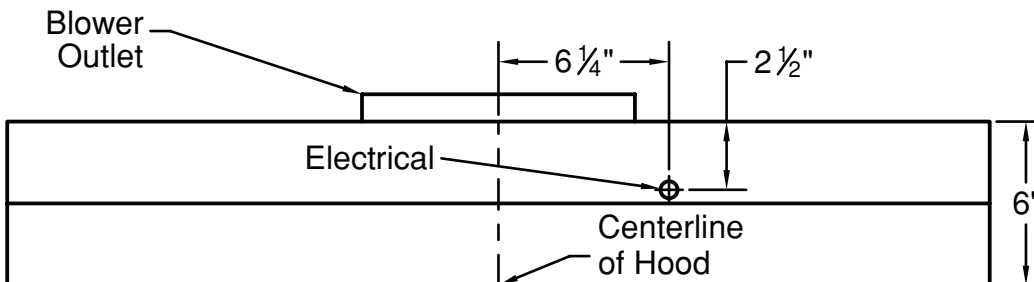

VentA Hood® ARS/DUCT-FREE CONTEMPORARY WALL MOUNT HOOD

CWEAH6-K Equipped with GU10 lighting. Available in 30", 36", 42", and 48" widths. Not available with heat lamps. Available in Biscuit, Black, Gunsmoke Gray, Stainless Steel, or White. Shown with ARS-12 kit and duct cover (sold separately). Optional duct covers available in standard sizes for 7', 8' and 9' ceilings.

Connection Diagram

Recommended Mounting Height*

Wall Side

(Top View)

(Front View)

*Recommended mounting height is for optimum performance.

Electrical Specifications For Blower Unit

Model	Volts	Amps	Hz
K250 ARS	115	3.5	60