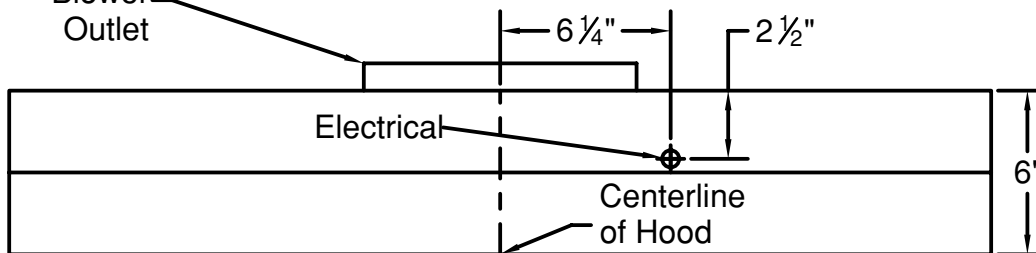

Connection Diagram

Recommended Mounting Height*

Wall Side

(Top View)

*Recommended mounting height is for optimum performance.

Blower Outlet

(Front View)

Electrical/Mechanical Specifications For Blower Units