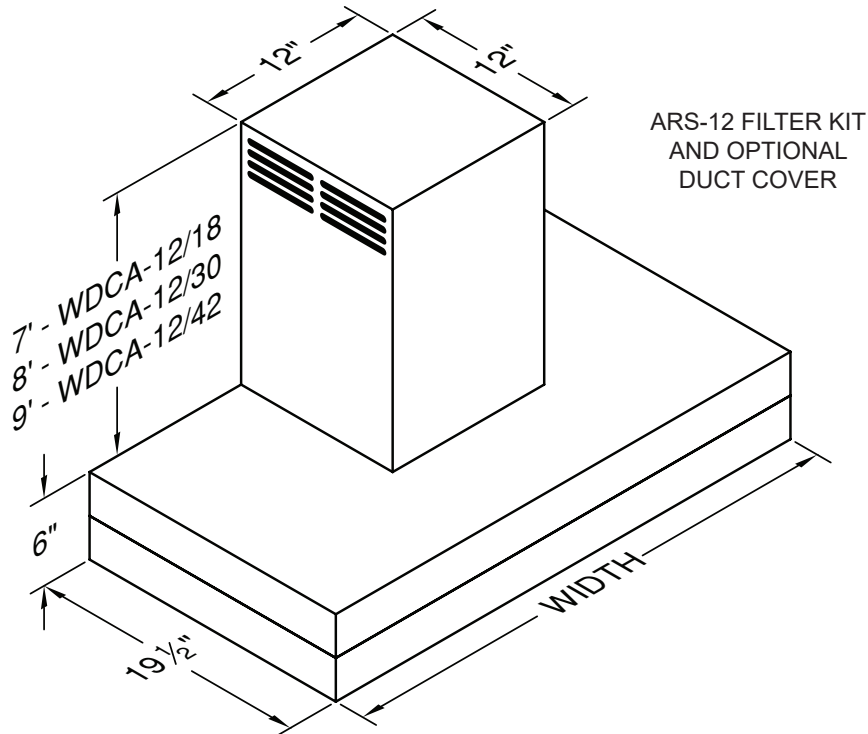

VentA Hood® ARS/DUCT-FREE CONTEMPORARY WALL MOUNT HOOD

CWEAH6-K Equipped with GU10 lighting. Available in 30", 36", 42", and 48" widths. Not available with heat lamps. Available in Biscuit, Black, Gunsmoke Gray, Stainless Steel, or White. Shown with ARS-12 kit and duct cover (sold separately). Optional duct covers available in standard sizes for 7', 8' and 9' ceilings.

Connection Diagram

Recommended Mounting Height*

Wall Side

(Top View)

(Front View)

*Recommended mounting height is for optimum performance.

Electrical Specifications For Blower Unit

Model	Volts	Amps	Hz
K250 ARS	115	3.5	60