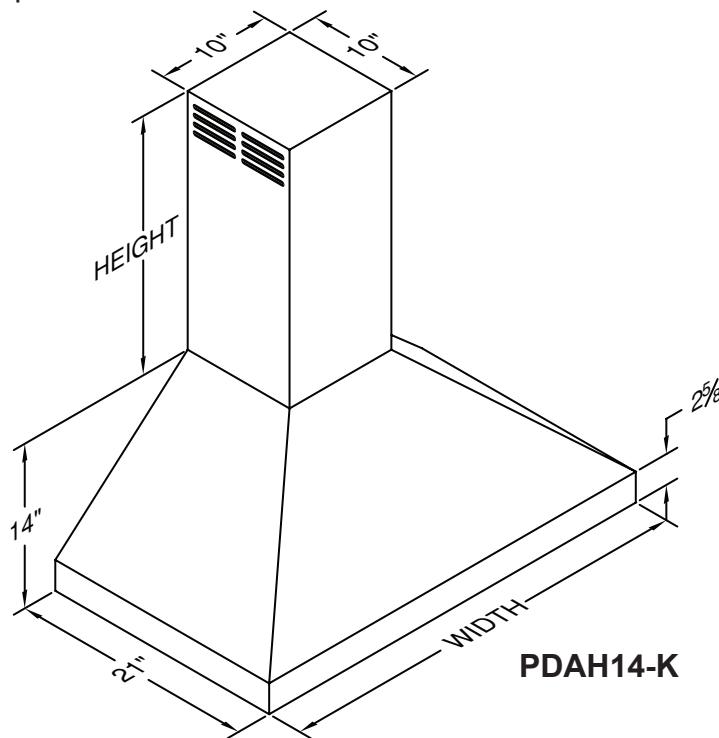

Vent Hood® DUCT-FREE EUROSTYLE WALL MOUNT SPECIFICATIONS

PDAH14-K Equipped with halogen lighting. Not available with heat lamps. Shown with ARS kit and duct cover (sold separately). Optional duct covers available in standard sizes for 8' and 9' ceilings.

Connection Diagram (30" - 48" Widths)

(Top View)

(Front View)

Recommended Mounting Height

*Recommended mounting height is for optimum performance.

Electrical/Mechanical Specifications For Blower Units

Model	Volts	Amps	Hz	RPM
K250 (Top Vent)	115	3.5	60	1550