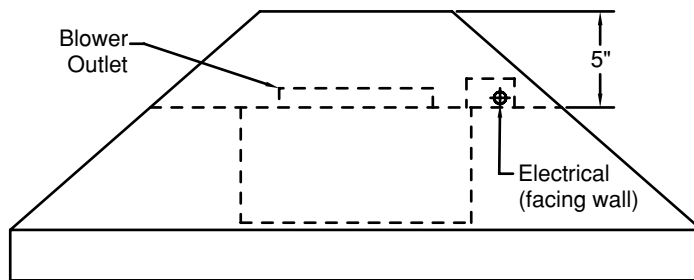

Connection Diagram (30" - 48" Widths)

(Top View)

(Front View)

Recommended Mounting Height

*Recommended mounting height is for optimum performance.

Electrical/Mechanical Specifications For Blower Units

Model	Volts	Amps	Hz	RPM
K250 (Top Vent)	115	3.5	60	1550