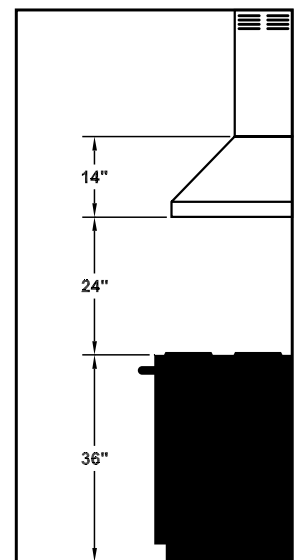

Connection Diagram (30" - 48" Widths)

(Top View)

(Front View)

Recommended Mounting Height

*Recommended mounting height is for optimum performance.

Electrical/Mechanical Specifications For Blower Units

Model	Volts	Amps	Hz	RPM
K250 (Top Vent)	115	3.5	60	1550