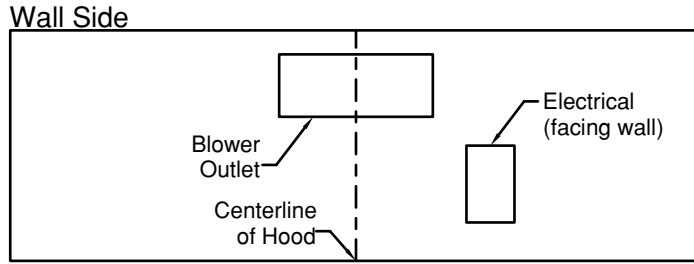

Vent Hood® DUCT-FREE EUROSTYLE WALL MOUNT SPECIFICATIONS

PDAH14-K Equipped with halogen lighting. Not available with heat lamps. Shown with ARS kit and duct cover (sold separately). Optional duct covers available in standard sizes for 8' and 9' ceilings.

Connection Diagram (30" - 48" Widths)

(Top View)

(Front View)

Recommended Mounting Height

*Recommended mounting height is for optimum performance.

Electrical/Mechanical Specifications For Blower Units

Model	Volts	Amps	Hz	RPM
K250 (Top Vent)	115	3.5	60	1550