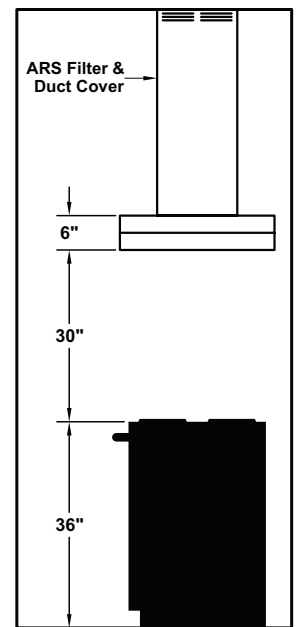

VentA Hood® ARS/DUCT-FREE CONTEMPORARY ISLAND HOOD

CIEAH6-K Equipped with LED GU10 lighting. Available in 36" and 42" widths. Not available with heat lamps. Available in Biscuit, Black, Gunsmoke Gray, Stainless Steel, or White. Shown with ARSLP-12 kit and duct cover (sold separately). Duct covers available in standard sizes for 8' and 9' ceilings.

Connection Diagram

Recommended Mounting Height

*Recommended mounting height is for optimum performance.

Electrical Specifications For Blower Unit

Model	Volts	Amps	Hz
K250 ARS	115	4.0	60

SPECIFICATIONS SUBJECT TO CHANGE WITHOUT NOTICE Rev. 1218A