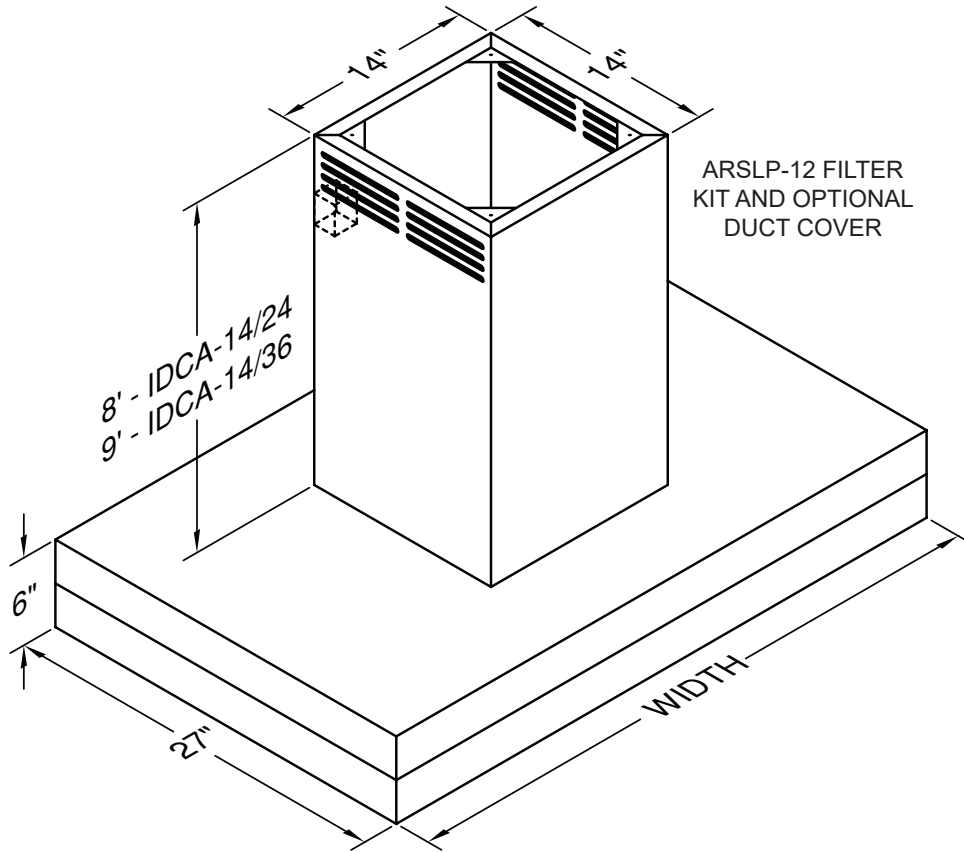

VentA Hood® ARS/DUCT-FREE CONTEMPORARY ISLAND HOOD

CIEAH6-K Equipped with LED GU10 lighting. Available in 36" and 42" widths. Not available with heat lamps. Available in Biscuit, Black, Gunsmoke Gray, Stainless Steel, or White. Shown with ARSLP-12 kit and duct cover (sold separately). Duct covers available in standard sizes for 8' and 9' ceilings.

Connection Diagram

Recommended Mounting Height

*Recommended mounting height is for optimum performance.

Electrical Specifications For Blower Unit

Model	Volts	Amps	Hz
K250 ARS	115	4.0	60

SPECIFICATIONS SUBJECT TO CHANGE WITHOUT NOTICE Rev. 1218A