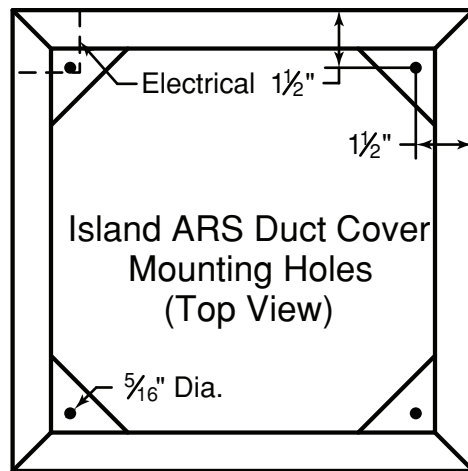

Connection Diagram