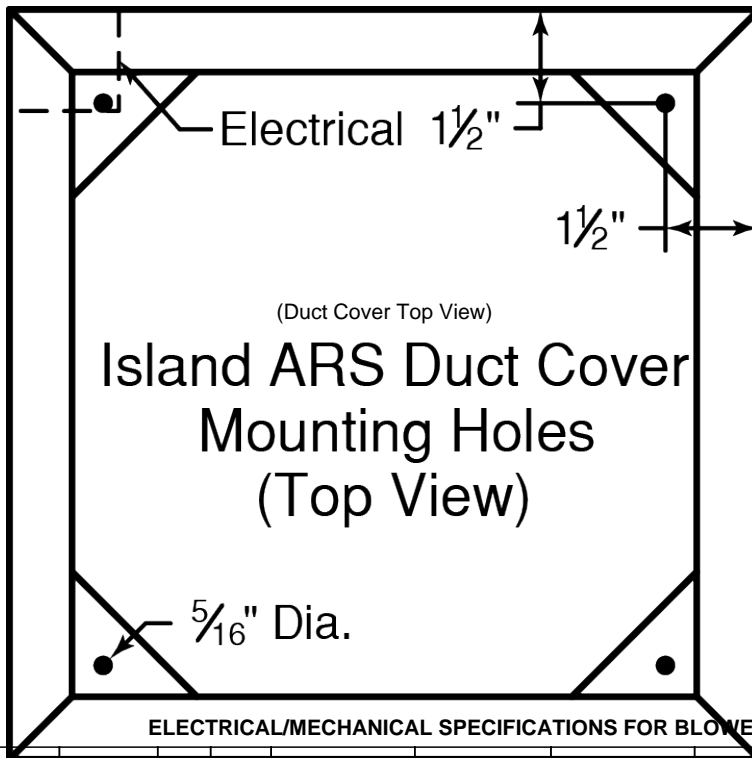

**Model Number: CIEAH6-K36**

Special Notes: LED GU10 lighting. This model is not available with heat lamps. Shown with ARS duct cover (sold separately). ARS duct covers are available in 8' & 9' ceiling sizes. Shown with ARSLP-12 kit (sold separately).

<b>WIDTH:</b>	36"
<b>DEPTH:</b>	27"
<b>HEIGHT:</b>	6"
<b>CFM:</b>	n/a
<b>SONES:</b>	n/a
<b>AMPS:</b>	3.5
<b># LIGHTS:</b>	2

**CONNECTION DIAGRAM**

**REC. MOUNTING HEIGHT\***

**ELECTRICAL/MECHANICAL SPECIFICATIONS FOR BLOWER UNIT**

MODEL	VOLTS	AMPS+	HZ	RPM	CFM SP@0.0"	EQUIV CFM\$	CFM SP@0.1"	CFM SP@0.2"	CFM SP@0.3"	MIN. ROUND DUCT SIZE	SONES#
K250 (ARS)	115	3.5	60	1550	n/a	n/a	n/a	n/a	n/a	n/a	n/a

+ This model is equipped with LED GU10 lighting.