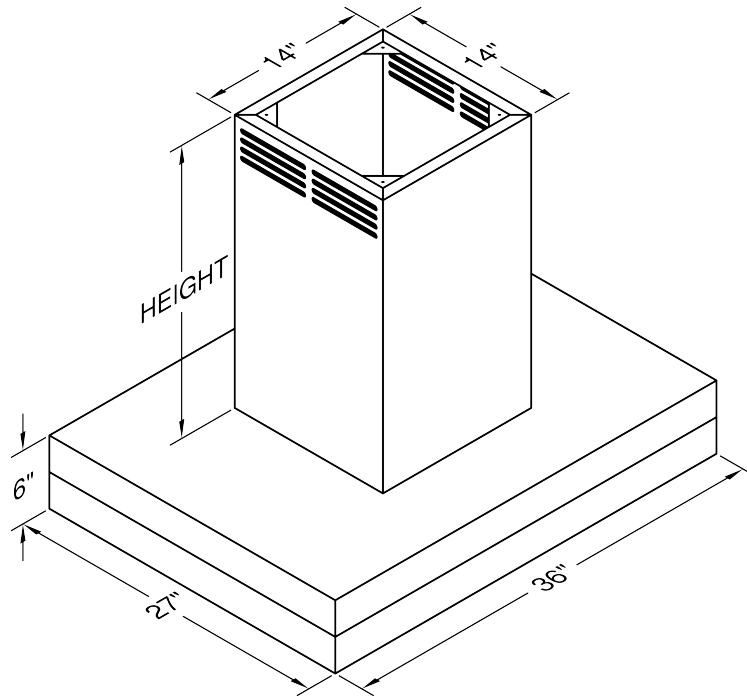

**Model Number: CIEAH6-K36**

Special Notes: LED GU10 lighting. This model is not available with heat lamps. Shown with ARS duct cover (sold separately). ARS duct covers are available in 8' & 9' ceiling sizes. Shown with ARSLP-12 kit (sold separately).

<b>WIDTH:</b>	36"
<b>DEPTH:</b>	27"
<b>HEIGHT:</b>	6"
<b>CFM:</b>	n/a
<b>SONES:</b>	n/a
<b>AMPS:</b>	3.5
<b># LIGHTS:</b>	2

**CONNECTION DIAGRAM**

**REC. MOUNTING HEIGHT\***

**ELECTRICAL/MECHANICAL SPECIFICATIONS FOR BLOWER UNIT**

MODEL	VOLTS	AMPS+	HZ	RPM	CFM SP@0.0"	EQUIV CFM\$	CFM SP@0.1"	CFM SP@0.2"	CFM SP@0.3"	MIN. ROUND DUCT SIZE	SONES#
K250 (ARS)	115	3.5	60	1550	n/a	n/a	n/a	n/a	n/a	n/a	n/a

+ This model is equipped with LED GU10 lighting.