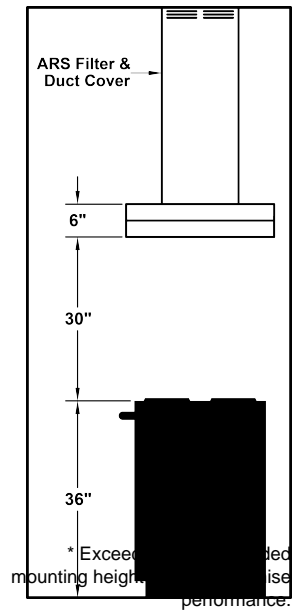

**Model Number: CIEAH6-K36**

Special Notes: LED GU10 lighting. This model is not available with heat lamps. Shown with ARS duct cover (sold separately). ARS duct covers are available in 8' & 9' ceiling sizes. Shown with ARSLP-12 kit (sold separately).

<b>WIDTH:</b>	36"
<b>DEPTH:</b>	27"
<b>HEIGHT:</b>	6"
<b>CFM:</b>	n/a
<b>SONES:</b>	n/a
<b>AMPS:</b>	3.5
<b># LIGHTS:</b>	2

**CONNECTION DIAGRAM**

**REC. MOUNTING HEIGHT\***

**ELECTRICAL/MECHANICAL SPECIFICATIONS FOR BLOWER UNIT**

MODEL	VOLTS	AMPS+	HZ	RPM	CFM SP@0.0"	EQUIV CFM\$	CFM SP@0.1"	CFM SP@0.2"	CFM SP@0.3"	MIN. ROUND DUCT SIZE	SONES#
K250 (ARS)	115	3.5	60	1550	n/a	n/a	n/a	n/a	n/a	n/a	n/a

+ This model is equipped with LED GU10 lighting.