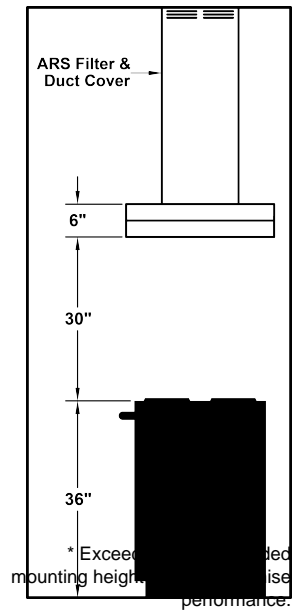

Model Number: CIEAH6-K42

Special Notes: LED GU10 lighting. This model is not available with heat lamps. Shown with ARS duct cover (sold separately). ARS duct covers are available in 8' & 9' ceiling sizes. Shown with ARSLP-12 kit (sold separately).

WIDTH:	42"
DEPTH:	27"
HEIGHT:	6"
CFM:	n/a
SONES:	n/a
AMPS:	3.5
# LIGHTS:	2

CONNECTION DIAGRAM

REC. MOUNTING HEIGHT*

ELECTRICAL/MECHANICAL SPECIFICATIONS FOR BLOWER UNIT

MODEL	VOLTS	AMPS+	HZ	RPM	CFM SP@0.0"	EQUIV CFM\$	CFM SP@0.1"	CFM SP@0.2"	CFM SP@0.3"	MIN. ROUND DUCT SIZE	SONES#
K250 (ARS)	115	3.5	60	1550	n/a	n/a	n/a	n/a	n/a	n/a	n/a