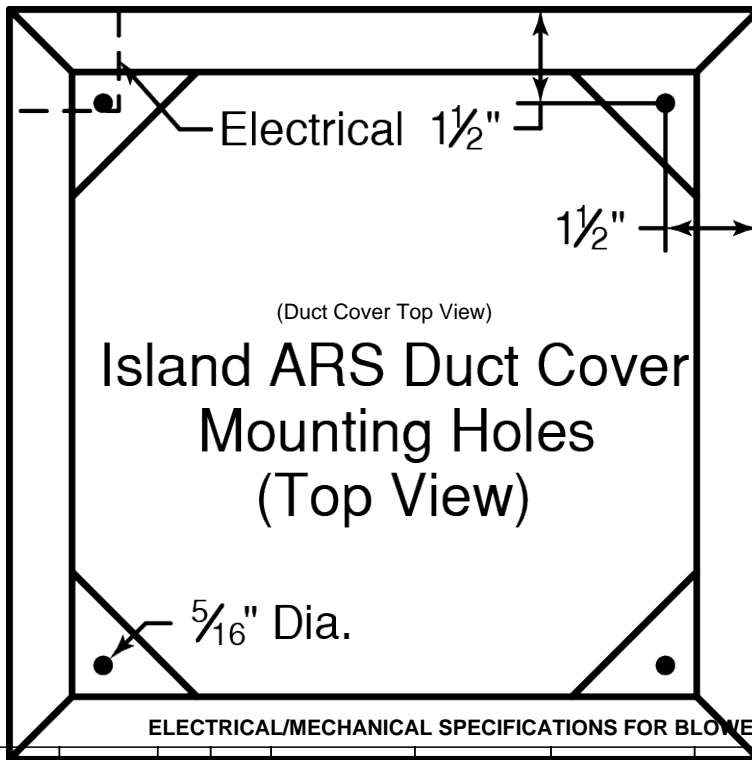

Model Number: CIEAH6-K42

Special Notes: LED GU10 lighting. This model is not available with heat lamps. Shown with ARS duct cover (sold separately). ARS duct covers are available in 8' & 9' ceiling sizes. Shown with ARSLP-12 kit (sold separately).

WIDTH:	42"
DEPTH:	27"
HEIGHT:	6"
CFM:	n/a
SONES:	n/a
AMPS:	3.5
# LIGHTS:	2

CONNECTION DIAGRAM

REC. MOUNTING HEIGHT*

ELECTRICAL/MECHANICAL SPECIFICATIONS FOR BLOWER UNIT

MODEL	VOLTS	AMPS+	HZ	RPM	CFM SP@0.0"	EQUIV CFM\$	CFM SP@0.1"	CFM SP@0.2"	CFM SP@0.3"	MIN. ROUND DUCT SIZE	SONES#
K250 (ARS)	115	3.5	60	1550	n/a	n/a	n/a	n/a	n/a	n/a	n/a