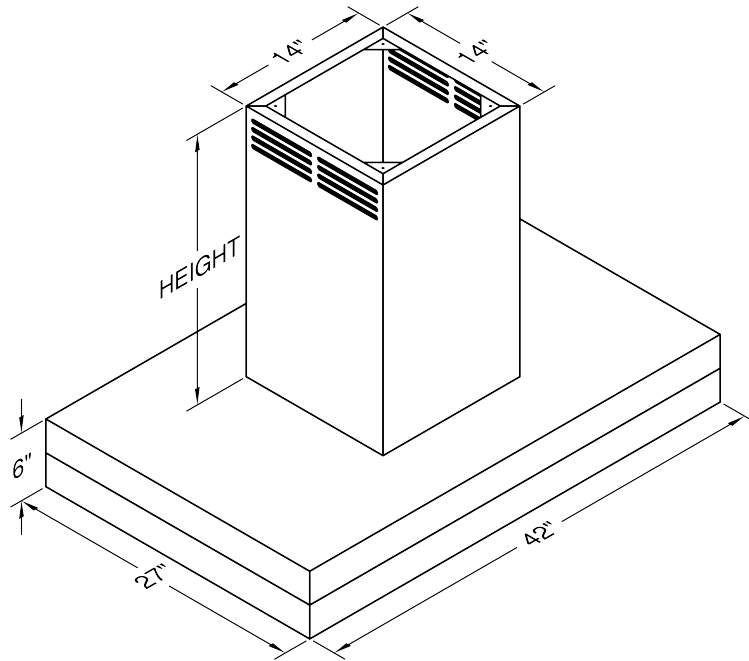

Model Number: CIEAH6-K42

Special Notes: LED GU10 lighting. This model is not available with heat lamps. Shown with ARS duct cover (sold separately). ARS duct covers are available in 8' & 9' ceiling sizes. Shown with ARSLP-12 kit (sold separately).

WIDTH:	42"
DEPTH:	27"
HEIGHT:	6"
CFM:	n/a
SONES:	n/a
AMPS:	3.5
# LIGHTS:	2

CONNECTION DIAGRAM

REC. MOUNTING HEIGHT*

ELECTRICAL/MECHANICAL SPECIFICATIONS FOR BLOWER UNIT

MODEL	VOLTS	AMPS+	HZ	RPM	CFM SP@0.0"	EQUIV CFM\$	CFM SP@0.1"	CFM SP@0.2"	CFM SP@0.3"	MIN. ROUND DUCT SIZE	SONES#
K250 (ARS)	115	3.5	60	1550	n/a	n/a	n/a	n/a	n/a	n/a	n/a