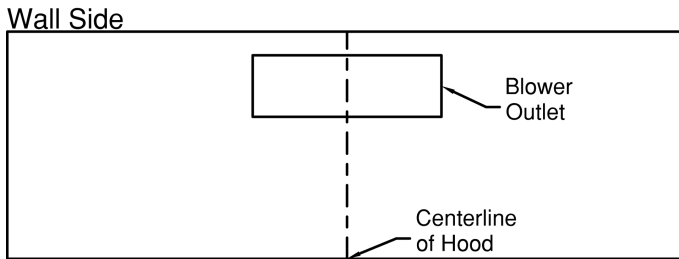

**Model Number: CWEAH6-K30**

Special Notes: LED GU10 lighting. This model is not available with heat lamps. Shown with ARS duct cover (sold separately). ARS duct covers are available in 7', 8', & 9' ceiling sizes.

<b>WIDTH:</b>	30"
<b>DEPTH:</b>	19 1/2"
<b>HEIGHT:</b>	6"
<b>CFM:</b>	n/a
<b>SONES:</b>	n/a
<b>AMPS:</b>	3.5
<b># LIGHTS:</b>	2

**CONNECTION DIAGRAM**

(Top View)

(Front View)

**REC. MOUNTING HEIGHT\***

\* Exceeding recommended mounting height may compromise performance.