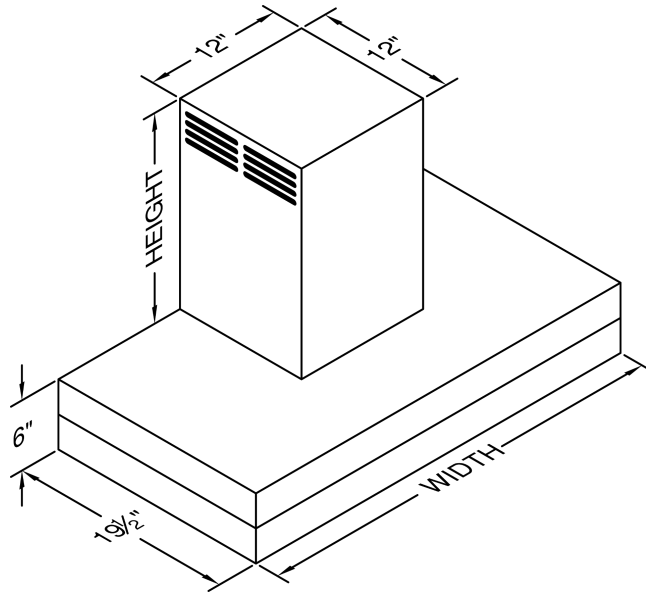

**Model Number: CWEAH6-K30**

Special Notes: LED GU10 lighting. This model is not available with heat lamps. Shown with ARS duct cover (sold separately). ARS duct covers are available in 7', 8', & 9' ceiling sizes.

<b>WIDTH:</b>	30"
<b>DEPTH:</b>	19 1/2"
<b>HEIGHT:</b>	6"
<b>CFM:</b>	n/a
<b>SONES:</b>	n/a
<b>AMPS:</b>	3.5
<b># LIGHTS:</b>	2

**CONNECTION DIAGRAM**

(Top View)

(Front View)

**REC. MOUNTING HEIGHT\***

\* Exceeding recommended mounting height may compromise performance.

**ELECTRICAL/MECHANICAL SPECIFICATIONS FOR BLOWER UNIT**

MODEL	VOLTS	AMPS+	HZ	RPM	CFM SP@0.0"	EQUIV CFM\$	CFM SP@0.1"	CFM SP@0.2"	CFM SP@0.3"	MIN. ROUND DUCT SIZE	SONES#
K250 (ARS)	115	3.5	60	1550	n/a	n/a	n/a	n/a	n/a	n/a	n/a

+ This model is equipped with LED GU10 lighting: (2 lights: 30" - 41", 3 lights: 42" - 48").