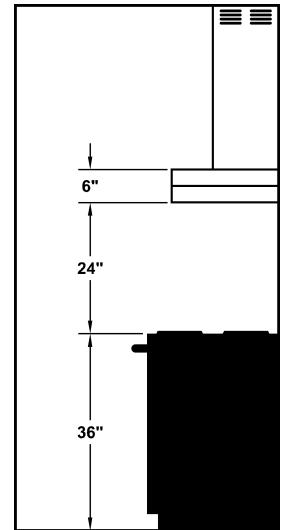

**Model Number: CWEAH6-K30**

Special Notes: LED GU10 lighting. This model is not available with heat lamps. Shown with ARS duct cover (sold separately). ARS duct covers are available in 7', 8', & 9' ceiling sizes.

<b>WIDTH:</b>	30"
<b>DEPTH:</b>	19 1/2"
<b>HEIGHT:</b>	6"
<b>CFM:</b>	n/a
<b>SONES:</b>	n/a
<b>AMPS:</b>	3.5
<b># LIGHTS:</b>	2

**CONNECTION DIAGRAM**

(Top View)

(Front View)

**REC. MOUNTING HEIGHT\***

\* Exceeding recommended mounting height may compromise performance.

**ELECTRICAL/MECHANICAL SPECIFICATIONS FOR BLOWER UNIT**

MODEL	VOLTS	AMPS+	HZ	RPM	CFM SP@0.0"	EQUIV CFM\$	CFM SP@0.1"	CFM SP@0.2"	CFM SP@0.3"	MIN. ROUND DUCT SIZE	SONES#
K250 (ARS)	115	3.5	60	1550	n/a	n/a	n/a	n/a	n/a	n/a	n/a

+ This model is equipped with LED GU10 lighting: (2 lights: 30" - 41", 3 lights: 42" - 48").