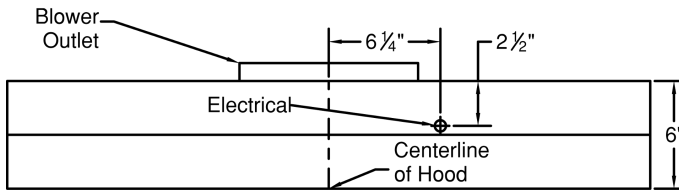

**Model Number: CWEAH6-K30**

Special Notes: LED GU10 lighting. This model is not available with heat lamps. Shown with ARS duct cover (sold separately). ARS duct covers are available in 7', 8', & 9' ceiling sizes.

<b>WIDTH:</b>	30"
<b>DEPTH:</b>	19 1/2"
<b>HEIGHT:</b>	6"
<b>CFM:</b>	n/a
<b>SONES:</b>	n/a
<b>AMPS:</b>	3.5
<b># LIGHTS:</b>	2

**CONNECTION DIAGRAM**

(Top View)

(Front View)

**REC. MOUNTING HEIGHT\***

\* Exceeding recommended mounting height may compromise performance.