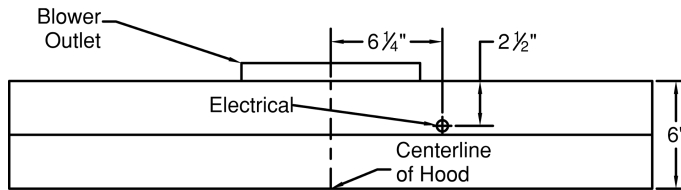

Model Number: CWEAH6-K36

Special Notes: LED GU10 lighting. This model is not available with heat lamps. Shown with ARS duct cover (sold separately). ARS duct covers are available in 7', 8', & 9' ceiling sizes.

WIDTH:	36"
DEPTH:	19 1/2"
HEIGHT:	6"
CFM:	n/a
SONES:	n/a
AMPS:	3.5
# LIGHTS:	2

CONNECTION DIAGRAM

(Top View)

(Front View)

REC. MOUNTING HEIGHT*

* Exceeding recommended mounting height may compromise performance.