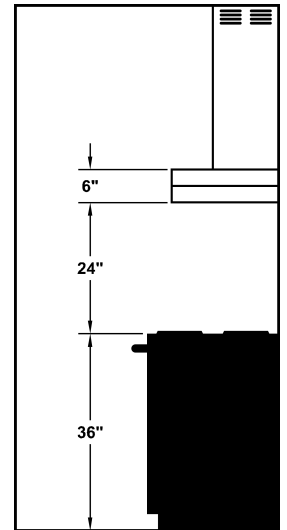

Model Number: CWEAH6-K36

Special Notes: LED GU10 lighting. This model is not available with heat lamps. Shown with ARS duct cover (sold separately). ARS duct covers are available in 7', 8', & 9' ceiling sizes.

WIDTH:	36"
DEPTH:	19 1/2"
HEIGHT:	6"
CFM:	n/a
SONES:	n/a
AMPS:	3.5
# LIGHTS:	2

CONNECTION DIAGRAM

(Top View)

(Front View)

REC. MOUNTING HEIGHT*

* Exceeding recommended mounting height may compromise performance.

ELECTRICAL/MECHANICAL SPECIFICATIONS FOR BLOWER UNIT

MODEL	VOLTS	AMPS+	HZ	RPM	CFM SP@0.0"	EQUIV CFM\$	CFM SP@0.1"	CFM SP@0.2"	CFM SP@0.3"	MIN. ROUND DUCT SIZE	SONES#
K250 (ARS)	115	3.5	60	1550	n/a	n/a	n/a	n/a	n/a	n/a	n/a

+ This model is equipped with LED GU10 lighting: (2 lights: 30" - 41", 3 lights: 42" - 48").