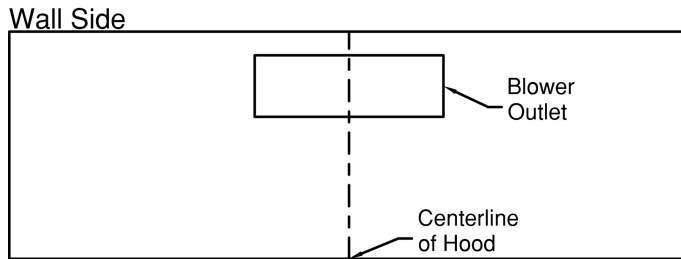

Model Number: CWEAH6-K36

Special Notes: LED GU10 lighting. This model is not available with heat lamps. Shown with ARS duct cover (sold separately). ARS duct covers are available in 7', 8', & 9' ceiling sizes.

WIDTH:	36"
DEPTH:	19 1/2"
HEIGHT:	6"
CFM:	n/a
SONES:	n/a
AMPS:	3.5
# LIGHTS:	2

CONNECTION DIAGRAM

(Top View)

(Front View)

REC. MOUNTING HEIGHT*

* Exceeding recommended mounting height may compromise performance.