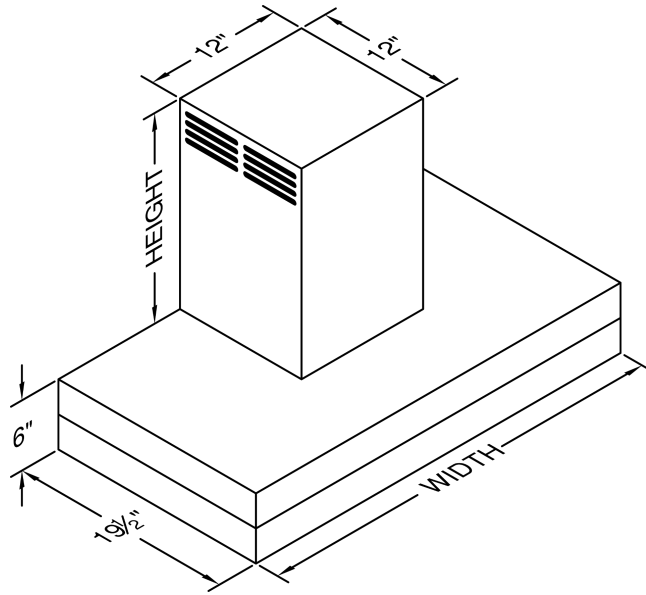

Model Number: CWEAH6-K36

Special Notes: LED GU10 lighting. This model is not available with heat lamps. Shown with ARS duct cover (sold separately). ARS duct covers are available in 7', 8', & 9' ceiling sizes.

WIDTH:	36"
DEPTH:	19 1/2"
HEIGHT:	6"
CFM:	n/a
SONES:	n/a
AMPS:	3.5
# LIGHTS:	2

CONNECTION DIAGRAM

(Top View)

(Front View)

REC. MOUNTING HEIGHT*

* Exceeding recommended mounting height may compromise performance.

ELECTRICAL/MECHANICAL SPECIFICATIONS FOR BLOWER UNIT

MODEL	VOLTS	AMPS+	HZ	RPM	CFM SP@0.0"	EQUIV CFM\$	CFM SP@0.1"	CFM SP@0.2"	CFM SP@0.3"	MIN. ROUND DUCT SIZE	SONES#
K250 (ARS)	115	3.5	60	1550	n/a	n/a	n/a	n/a	n/a	n/a	n/a

+ This model is equipped with LED GU10 lighting: (2 lights: 30" - 41", 3 lights: 42" - 48").