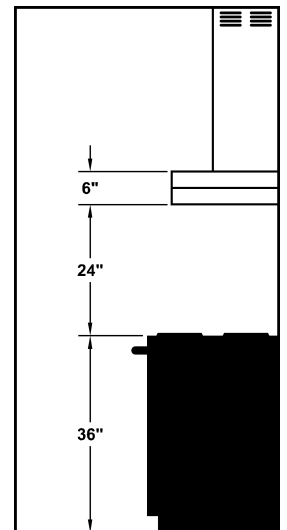

Model Number: CWEAH6-K42

Special Notes: LED GU10 lighting. This model is not available with heat lamps. Shown with ARS duct cover (sold separately). ARS duct covers are available in 7', 8', & 9' ceiling sizes.

WIDTH:	42"
DEPTH:	19 1/2"
HEIGHT:	6"
CFM:	n/a
SONES:	n/a
AMPS:	3.5
# LIGHTS:	3

CONNECTION DIAGRAM

(Top View)

(Front View)

REC. MOUNTING HEIGHT*

* Exceeding recommended mounting height may compromise performance.

ELECTRICAL/MECHANICAL SPECIFICATIONS FOR BLOWER UNIT

MODEL	VOLTS	AMPS+	HZ	RPM	CFM SP@0.0"	EQUIV CFM\$	CFM SP@0.1"	CFM SP@0.2"	CFM SP@0.3"	MIN. ROUND DUCT SIZE	SONES#
K250 (ARS)	115	3.5	60	1550	n/a	n/a	n/a	n/a	n/a	n/a	n/a

+ This model is equipped with LED GU10 lighting: (2 lights: 30" - 41", 3 lights: 42" - 48").