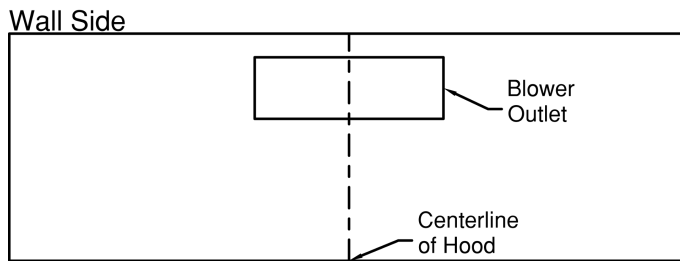

Model Number: CWEAH6-K42

Special Notes: LED GU10 lighting. This model is not available with heat lamps. Shown with ARS duct cover (sold separately). ARS duct covers are available in 7', 8', & 9' ceiling sizes.

WIDTH:	42"
DEPTH:	19 1/2"
HEIGHT:	6"
CFM:	n/a
SONES:	n/a
AMPS:	3.5
# LIGHTS:	3

CONNECTION DIAGRAM

(Top View)

(Front View)

REC. MOUNTING HEIGHT*

* Exceeding recommended mounting height may compromise performance.