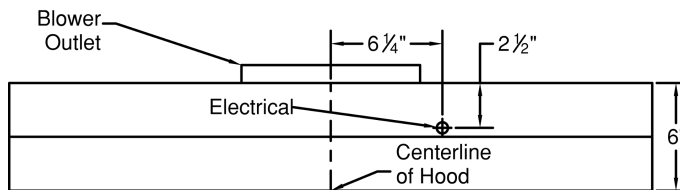

Model Number: CWEAH6-K42

Special Notes: LED GU10 lighting. This model is not available with heat lamps. Shown with ARS duct cover (sold separately). ARS duct covers are available in 7', 8', & 9' ceiling sizes.

WIDTH:	42"
DEPTH:	19 1/2"
HEIGHT:	6"
CFM:	n/a
SONES:	n/a
AMPS:	3.5
# LIGHTS:	3

CONNECTION DIAGRAM

(Top View)

(Front View)

REC. MOUNTING HEIGHT*

* Exceeding recommended mounting height may compromise performance.