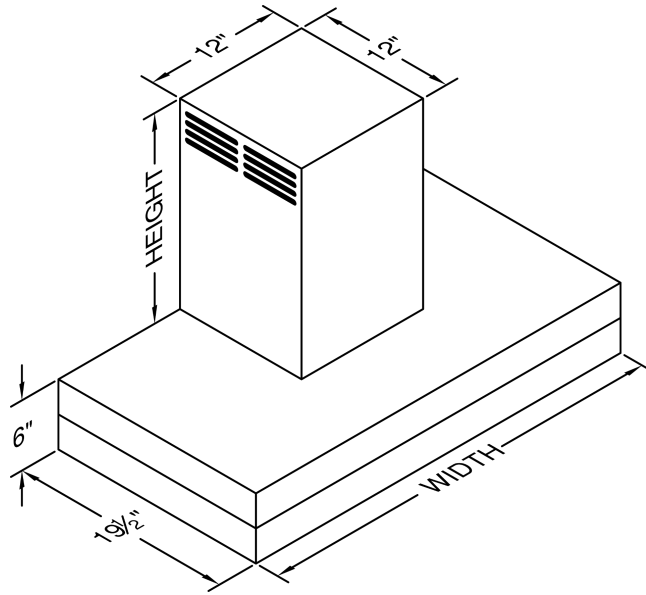

Model Number: CWEAH6-K42

Special Notes: LED GU10 lighting. This model is not available with heat lamps. Shown with ARS duct cover (sold separately). ARS duct covers are available in 7', 8', & 9' ceiling sizes.

WIDTH:	42"
DEPTH:	19 1/2"
HEIGHT:	6"
CFM:	n/a
SONES:	n/a
AMPS:	3.5
# LIGHTS:	3

CONNECTION DIAGRAM

(Top View)

(Front View)

REC. MOUNTING HEIGHT*

* Exceeding recommended mounting height may compromise performance.

ELECTRICAL/MECHANICAL SPECIFICATIONS FOR BLOWER UNIT

MODEL	VOLTS	AMPS+	HZ	RPM	CFM SP@0.0"	EQUIV CFM\$	CFM SP@0.1"	CFM SP@0.2"	CFM SP@0.3"	MIN. ROUND DUCT SIZE	SONES#
K250 (ARS)	115	3.5	60	1550	n/a	n/a	n/a	n/a	n/a	n/a	n/a

+ This model is equipped with LED GU10 lighting: (2 lights: 30" - 41", 3 lights: 42" - 48").